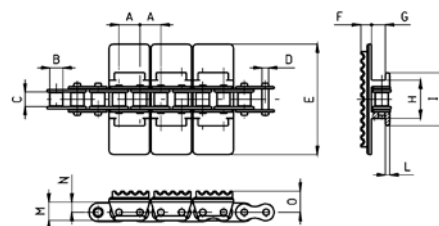

SG010012038	Catena S 3/4 mm 200 Teflonata Chain 3/4 S mm 200 Brown E=200mm	
SG010012043	Catena S 3/4 mm 250 Teflonata Inox Brown Chain 3/4 S mm 250 Inox E=200mm	
SG010012044	Catena S 3/4 mm 250 Teflonata Chain 3/4 S mm 250 Brown E=250mm	
SG010012049	Catena S 3/4 mm 300 Teflonata Inox Brown Chain 3/4 S mm 300 Inox E=300mm	
SG010012050	Catena S 3/4 mm 300 Teflonata Chain 3/4 S mm 300 Brown E=300mm	
SG010012055	Catena S 3/4 mm 320 Teflonata Inox Brown Chain 3/4 S mm 320 Inox E=320mm	
SG010012056	Catena S 3/4 mm 320 Teflonata Chain 3/4 S mm 320 Brown E=320mm	
SG010031014	Catena mm 100 3/4 Z Teflonata Grey Chain 3/4 Z mm 100 A=100mm B=39,5mm C=3,55mm D=7,1mm E=12,6mm F=M5 G=19,05mm H=12,05mm I=MIN121,4mm	
SG010013001	Catena G 3/4 mm 60 Teflonata Inox Chain 3/4 G mm 60 Inox E=60mm	
SG010013002	Catena G 3/4 mm 60 Teflonata Chain 3/4 G mm 60 Brown E=60mm	
SG010013007	Catena G 3/4 mm 80 Teflonata Inox Chain 3/4 G mm 80 Inox E=80mm	
SG010013008	Catena G 3/4 mm 80 Teflonata Chain 3/4 G mm 80 Brown E=80mm	
SG010013013	Catena G 3/4 mm 100 Teflonata Inox Chain 3/4 G mm 100 Inox E=100mm	
SG010013014	Catena G 3/4 mm 100 Teflonata Chain 3/4 G mm 100 Brown E=100mm	
SG010013019	Catena G 3/4 mm 120 Teflonata Inox Chain 3/4 G mm 120 Inox E=120mm	
SG010013020	Catena G 3/4 mm 120 Teflonata Chain 3/4 G mm 120 Brown E=120mm	
SG010013025	Catena G 3/4 mm 150 Teflonata Inox Chain 3/4 G mm 150 Inox E=150mm	
SG010013026	Catena G 3/4 mm 150 Teflonata Chain 3/4 G mm 150 Brown E=150mm	
SG010013031	Catena G 3/4 mm 180 Teflonata Inox Chain 3/4 G mm 180 Inox E=180mm	
SG010013032	Catena G 3/4 mm 180 Teflonata Chain 3/4 G mm 180 Brown E=180mm