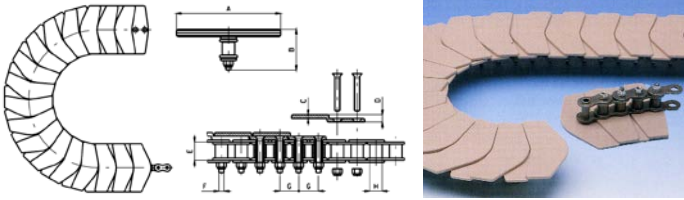

SG010012038	Catena S 3/4 mm 200 Teflonata Chain 3/4 S mm 200 Brown E=200mm	
SG010012043	Catena S 3/4 mm 250 Teflonata Inox Brown Chain 3/4 S mm 250 Inox E=200mm	
SG010012044	Catena S 3/4 mm 250 Teflonata Chain 3/4 S mm 250 Brown E=250mm	
SG010012049	Catena S 3/4 mm 300 Teflonata Inox Brown Chain 3/4 S mm 300 Inox E=300mm	
SG010012050	Catena S 3/4 mm 300 Teflonata Chain 3/4 S mm 300 Brown E=300mm	
SG010012055	Catena S 3/4 mm 320 Teflonata Inox Brown Chain 3/4 S mm 320 Inox E=320mm	
SG010012056	Catena S 3/4 mm 320 Teflonata Chain 3/4 S mm 320 Brown E=320mm	
SG010031014	Catena mm 100 3/4 Z Teflonata Grey Chain 3/4 Z mm 100 A=100mm B=39,5mm C=3,55mm D=7,1mm E=12,6mm F=M5 G=19,05mm H=12,05mm I=MIN121,4mm	
SG010013001	Catena G 3/4 mm 60 Teflonata Inox Chain 3/4 G mm 60 Inox E=60mm	
SG010013002	Catena G 3/4 mm 60 Teflonata Chain 3/4 G mm 60 Brown E=60mm	
SG010013007	Catena G 3/4 mm 80 Teflonata Inox Chain 3/4 G mm 80 Inox E=80mm	
SG010013008	Catena G 3/4 mm 80 Teflonata Chain 3/4 G mm 80 Brown E=80mm	
SG010013013	Catena G 3/4 mm 100 Teflonata Inox Chain 3/4 G mm 100 Inox E=100mm	
SG010013014	Catena G 3/4 mm 100 Teflonata Chain 3/4 G mm 100 Brown E=100mm	
SG010013019	Catena G 3/4 mm 120 Teflonata Inox Chain 3/4 G mm 120 Inox E=120mm	
SG010013020	Catena G 3/4 mm 120 Teflonata Chain 3/4 G mm 120 Brown E=120mm	
SG010013025	Catena G 3/4 mm 150 Teflonata Inox Chain 3/4 G mm 150 Inox E=150mm	
SG010013026	Catena G 3/4 mm 150 Teflonata Chain 3/4 G mm 150 Brown E=150mm	
SG010013031	Catena G 3/4 mm 180 Teflonata Inox Chain 3/4 G mm 180 Inox E=180mm	
SG010013032	Catena G 3/4 mm 180 Teflonata Chain 3/4 G mm 180 Brown E=180mm